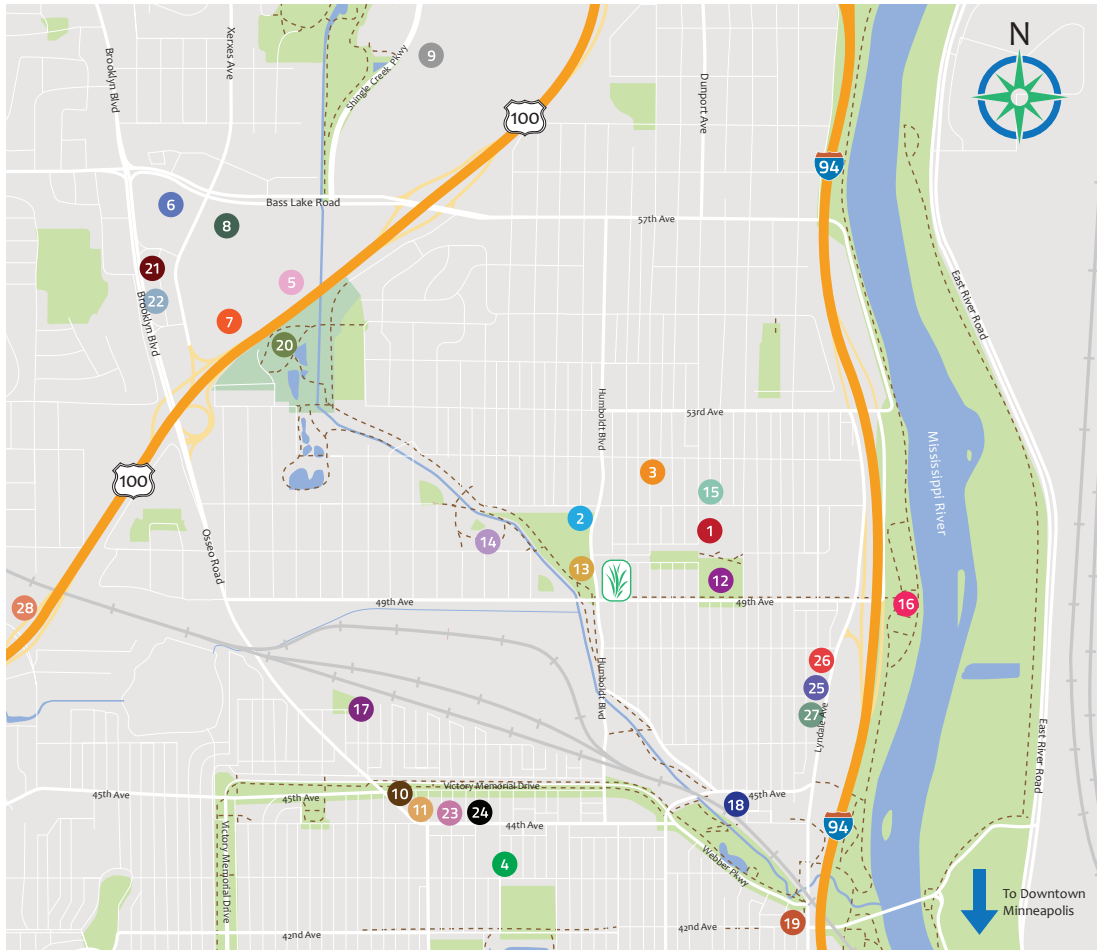

PARKSIDE

at Humboldt Greenway

KEY

SCHOOLS

- 1 Jenny Lind Elementary School
- 2 Olson Middle School
- 3 Bright Water Montessori School
- 4 Patrick Henry High School

SHOPPING & FITNESS

- 5 Walmart
- 6 Cub Foods
- 7 Sears
- 8 LA Fitness
- 9 Target
- 10 Camden Farmers Market
- 11 The Goddess of Glass Art Gallery

PARKS & RECREATION

- 12 Bohanon Park
- 13 Creekview Park
- 14 Shingle Creek Park
- 15 Lind Community Garden
- 16 North Mississippi Regional Park
- 17 Victory Prairie Off-Leash Dog Park
- 18 Webber Recreation Center
- 19 Webber Park Library
- 20 Centerbrook Golf Course

DINING

- 21 50's Grill
- 22 Starbucks
- 23 Victory 44 Gastropub
- 24 Emily's F+M Cafe
- 25 Dairy Queen
- 26 El Burrito Cubano
- 27 FireBox Deli
- 28 Caribou Coffee

--- Bike and Walking Trails